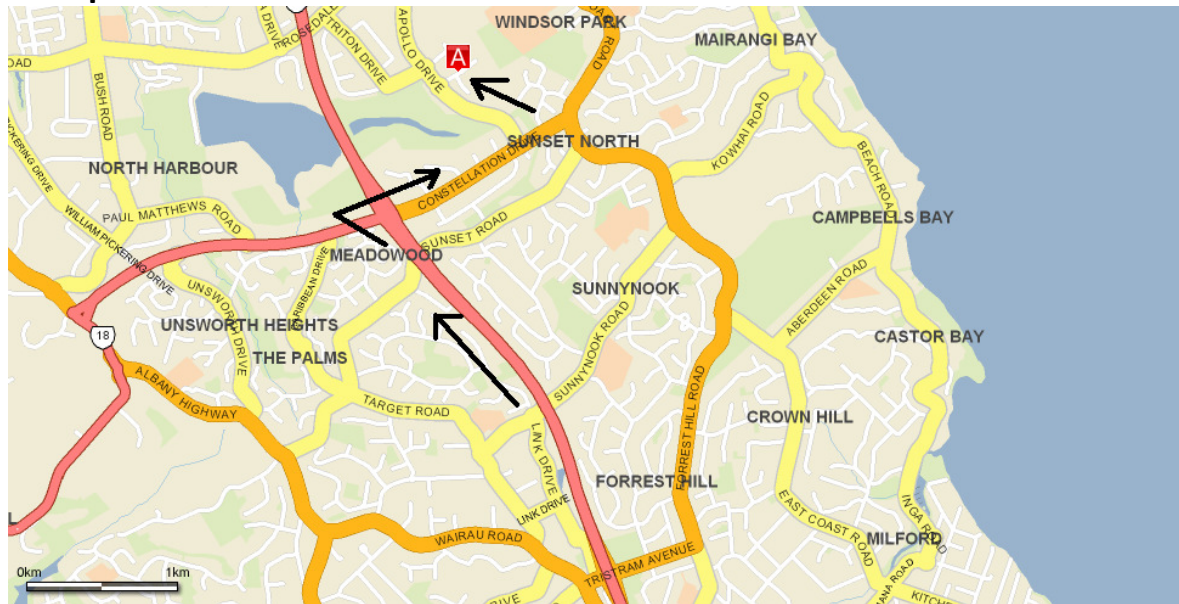

Contact details and location map

Our address:

Concept to Market
1st Floor, 1 Antares Place
Mairangi Bay
Auckland, New Zealand

Phone + 64 9 921 4000

Fax + 64 9 921 4074

Web www.concepttomarket.co.nz

A map to find us:

From Auckland CBD take Highway 1 North and head over the Harbour Bridge. After passing the motorway exit for Tristram Avenue, look for the Constellation Drive exit (the motorway climbs an incline after Tristram, and the Constellation Drive exit is on the left before you reach the top of the incline). Come off the motorway, turn right at the lights and go under the motorway. At the second set of lights, turn left onto Apollo Drive. Proceed along Apollo Drive until you reach a mini roundabout - turn right at the roundabout and we are immediately on your right hand side.

And here's our building:

Look for Pickles Cafe, which is to the right of this main entrance door, underneath the balcony. Come up the stairs and turn left for Reception.